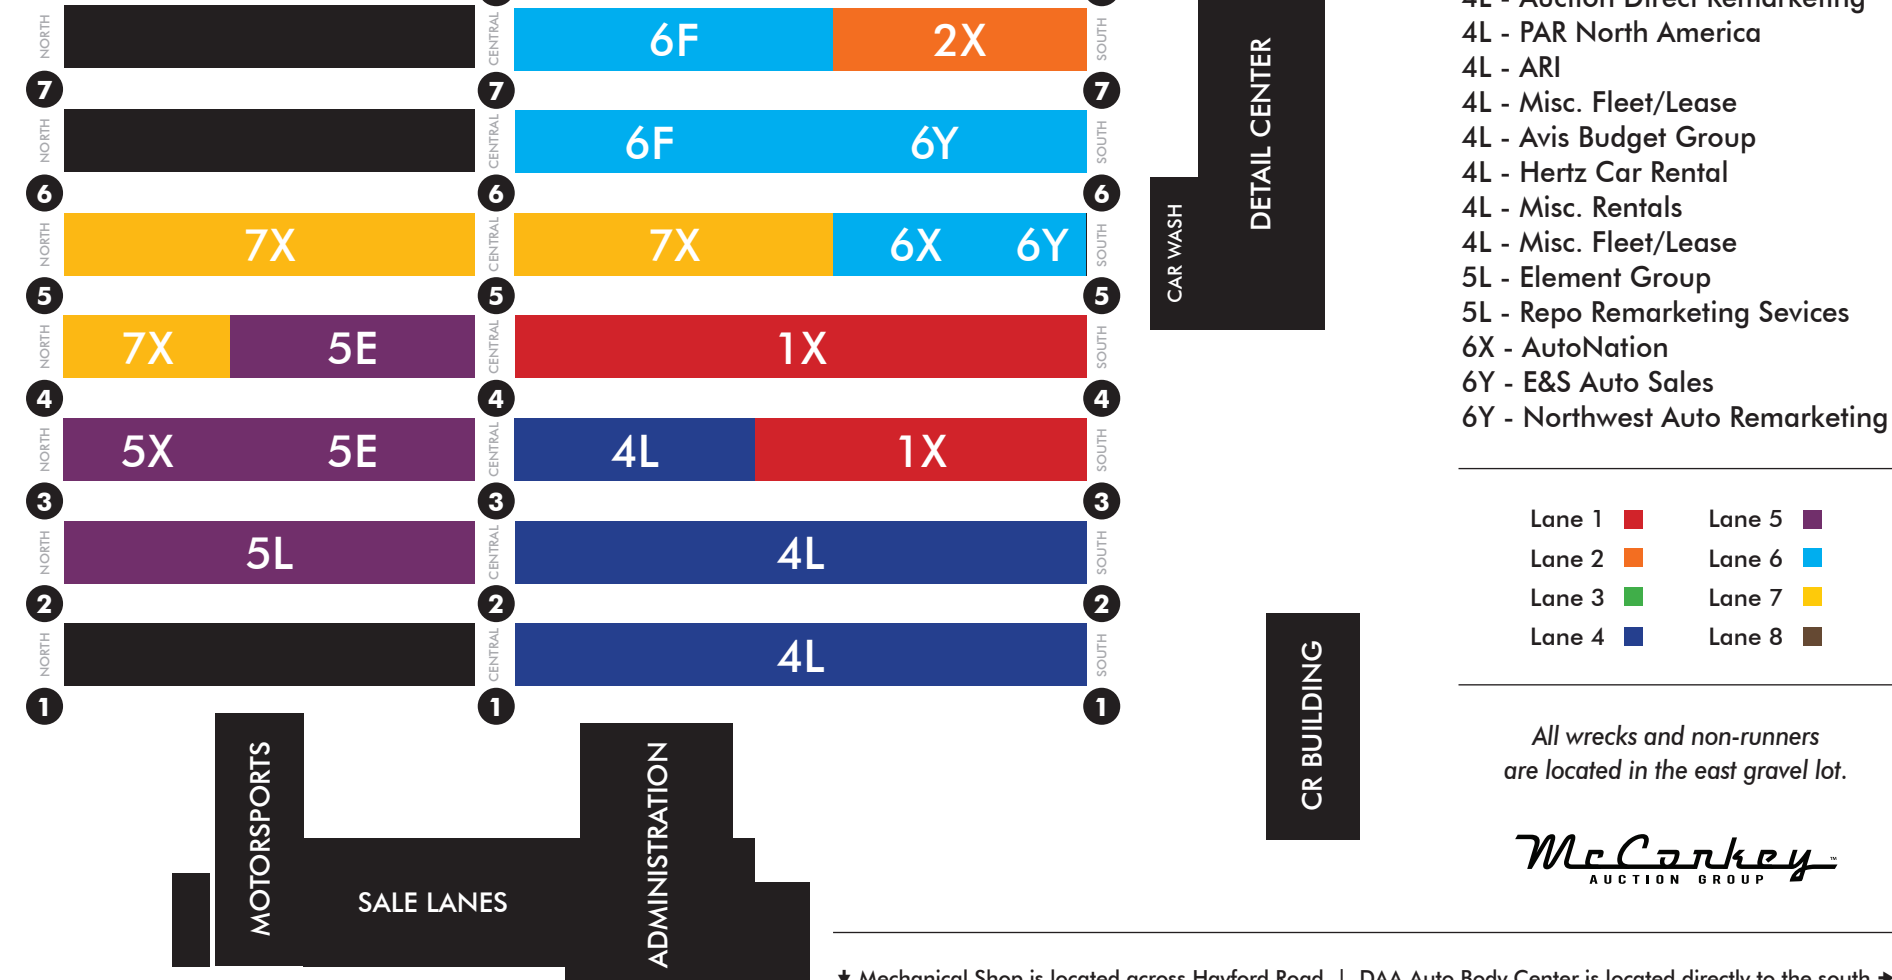

# LOT MAP

## MAY 23rd

### FEATURED CONSIGNORS:

- 1X - Premium Promo Group
- 4L - GM Financial
- 4L - Auction Direct Remarketing
- 4L - PAR North America
- 4L - ARI
- 4L - Misc. Fleet/Lease
- 4L - Avis Budget Group
- 4L - Hertz Car Rental
- 4L - Misc. Rentals
- 4L - Misc. Fleet/Lease
- 5L - Element Group
- 5L - Repo Remarketing Sevices
- 6X - AutoNation
- 6Y - E&S Auto Sales
- 6Y - Northwest Auto Remarketing

Lane 1	■	Lane 5	■
Lane 2	■	Lane 6	■
Lane 3	■	Lane 7	■
Lane 4	■	Lane 8	■

*All wrecks and non-runners are located in the east gravel lot.*