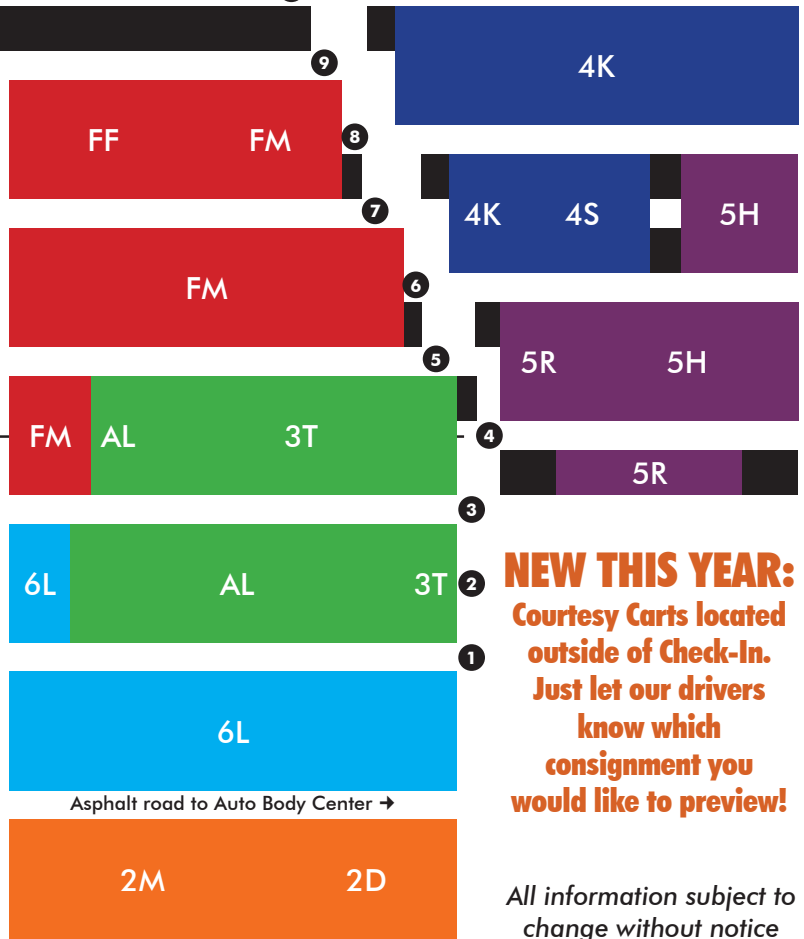

LOT MAP

SPOKANE, WASHINGTON
OVER 5000 CARS, TRUCKS & BIKES

JULY 19 2017

TEST TRACK ↑

1 NORTH 2 NORTH 3 NORTH 4 NORTH 5 NORTH 6 NORTH 7 NORTH 7 NORTH 8 NORTH 9 NORTH 10 NORTH 11 NORTH 12 NORTH 13 NORTH 14 NORTH 15 NORTH 16 NORTH 17 NORTH

NEW THIS YEAR:
Courtesy Carts located outside of Check-In. Just let our drivers know which consignment you would like to preview!

All information subject to change without notice

Lane 1 ■ Lane 2 ■ Lane 3 ■ Lane 4 ■ Lane 5 ■ Lane 6 ■ Lane 7 ■ Lane 8 ■

LOT MAP

SPOKANE, WASHINGTON
OVER 5000 CARS, TRUCKS & BIKES

JULY 20 2017

TEST TRACK ↑

1 NORTH
2 NORTH
3 NORTH
4 NORTH
5 NORTH
6 NORTH
7 NORTH
8 NORTH
9 NORTH
10 NORTH
11 NORTH
12 NORTH
13 NORTH
14 NORTH
15 NORTH
16 NORTH
17 NORTH