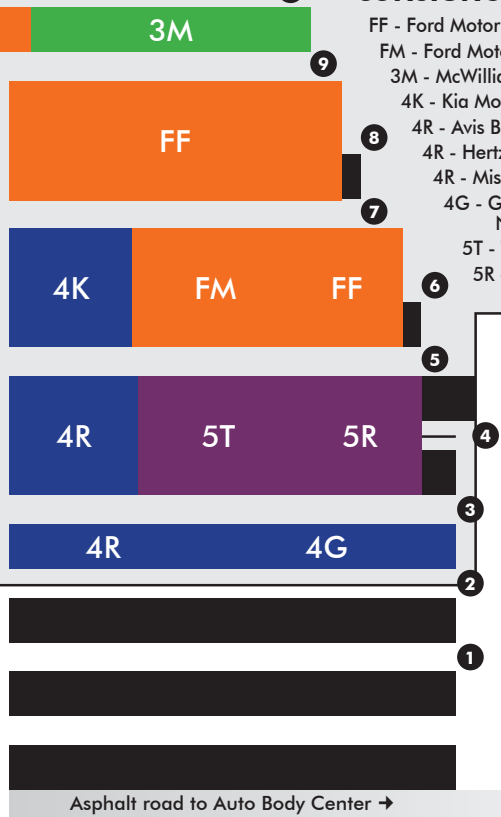

LOT MAP

DAA NORTHWEST
**FALL CLASSIC
 MOOSE SALE**
 October 17 & 18

**FEATURED THURSDAY
 CONSIGNORS:**

- 1X - Premium Promo Group
- FM - Ford Motor Credit Company (OPEN)
- 4L - Bank of America
- 4L - BECU
- 4L - Auction Direct Remarketing
- 4L - ARI
- 4L - Avis Budget Group
- 4L - Enterprise Holdings Group
- 4L - U-Haul Fleet Remarketing
- 4L - Exeter Finance Corp.
- 4L - PAR North America
- 4L - Tri-Cities Remarketing
- 4L - Misc. Fleet/Lease
- AL - Ally Auto Remarketing
- 5X - Dave Smith Motors
- 5L - Thrifty Car Rental
- 5L - Misc. Rentals
- 6L - Reliable Credit Association
- 6L - Select Remarketing Group
- 6X - AutoNation
- 6Y - CAL Cars
- 6Y - E&S Auto Sales
- 6Y - Wholesale Remarketing
- 6V - Credit Acceptance

All wrecks and non-runners are located in the east gravel lot.

TEST TRACK ↑

**FEATURED WEDNESDAY
 CONSIGNORS:**

- FF - Ford Motor Company (CLOSED)
- FM - Ford Motor Credit Company (OPEN)
- 3M - McWilliam Auto
- 4K - Kia Motors America
- 4R - Avis Budget Group (1-75)
- 4R - Hertz Car Rental (76-95)
- 4R - Misc. Rentals (96-110)
- 4G - Gee Automotive Companies & Northwest Chevrolet of Bellingham
- 5T - Toyota & Lexus Financial Services
- 5R - Enterprise Holdings Group

- Lane 1 ■
- Lane 2 ■
- Lane 3 ■
- Lane 4 ■
- Lane 5 ■
- Lane 6 ■
- Lane 7 ■
- Lane 8 ■

Asphalt road to Auto Body Center →

NORTHWEST

McConkey AUCTION GROUP

↓ Mechanical Shop is located across Hayford Road | DAA Auto Body Center is located directly to the south →