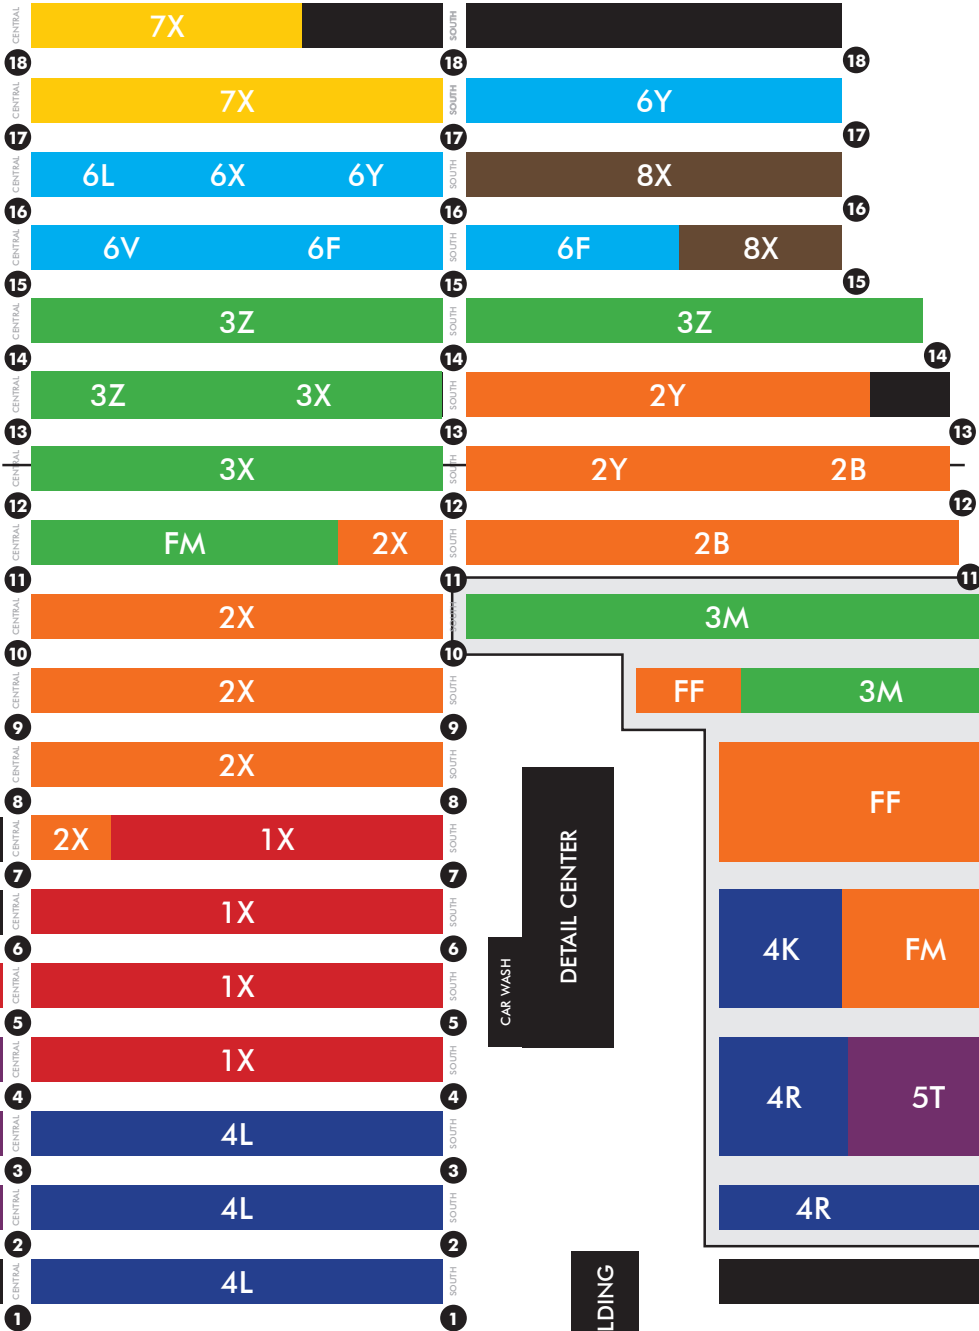

LOT MAP

DAA NORTHWEST
**FALL CLASSIC
 MOOSE SALE**
 October 17 & 18

**FEATURED THURSDAY
 CONSIGNORS:**

- 1X - Premium Promo Group
- FM - Ford Motor Credit Company (OPEN)
- 4L - Bank of America
- 4L - BECU
- 4L - Auction Direct Remarketing
- 4L - ARI
- 4L - Avis Budget Group
- 4L - Enterprise Holdings Group
- 4L - U-Haul Fleet Remarketing
- 4L - Exeter Finance Corp.
- 4L - PAR North America
- 4L - Tri-Cities Remarketing
- 4L - Misc. Fleet/Lease
- AL - Ally Auto Remarketing
- 5X - Dave Smith Motors
- 5L - Thrifty Car Rental
- 5L - Misc. Rentals
- 6L - Reliable Credit Association
- 6L - Select Remarketing Group
- 6X - AutoNation
- 6Y - CAL Cars
- 6Y - E&S Auto Sales
- 6Y - Wholesale Remarketing
- 6V - Credit Acceptance

All wrecks and non-runners are located in the east gravel lot.

TEST TRACK ↑

**FEATURED WEDNESDAY
 CONSIGNORS:**

- FF - Ford Motor Company (CLOSED)
- FM - Ford Motor Credit Company (OPEN)
- 3M - McWilliam Auto
- 4K - Kia Motors America
- 4R - Avis Budget Group (1-75)
- 4R - Hertz Car Rental (76-95)
- 4R - Misc. Rentals (96-110)
- 4G - Gee Automotive Companies & Northwest Chevrolet of Bellingham
- 5T - Toyota & Lexus Financial Services
- 5R - Enterprise Holdings Group

- Lane 1 ■
- Lane 2 ■
- Lane 3 ■
- Lane 4 ■
- Lane 5 ■
- Lane 6 ■
- Lane 7 ■
- Lane 8 ■

Asphalt road to Auto Body Center →

NORTHWEST

McConkey AUCTION GROUP

↓ Mechanical Shop is located across Hayford Road | DAA Auto Body Center is located directly to the south →