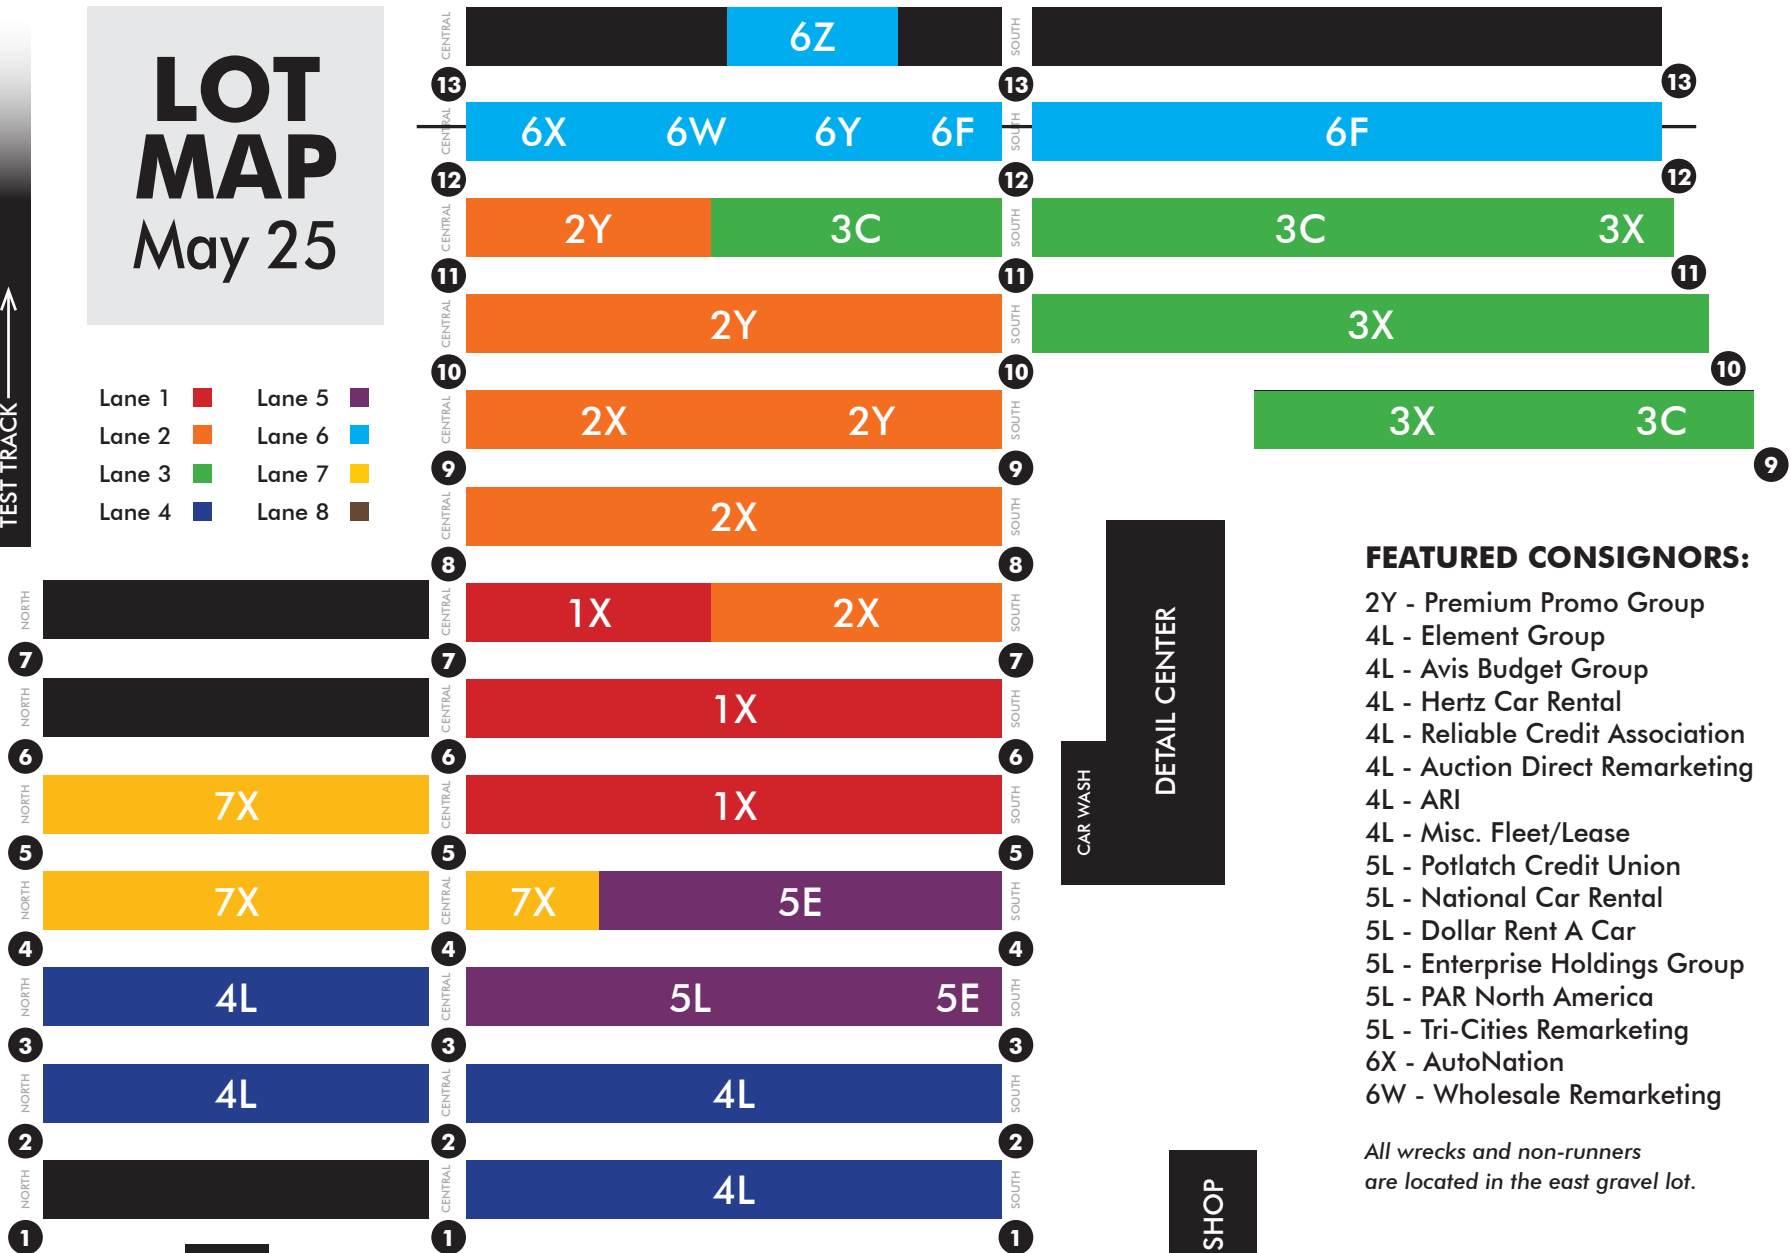

# LOT MAP

## May 25

TEST TRACK ↑

- |        |   |        |   |
|--------|---|--------|---|
| Lane 1 | ■ | Lane 5 | ■ |
| Lane 2 | ■ | Lane 6 | ■ |
| Lane 3 | ■ | Lane 7 | ■ |
| Lane 4 | ■ | Lane 8 | ■ |

### FEATURED CONSIGNORS:

- 2Y - Premium Promo Group
- 4L - Element Group
- 4L - Avis Budget Group
- 4L - Hertz Car Rental
- 4L - Reliable Credit Association
- 4L - Auction Direct Remarketing
- 4L - ARI
- 4L - Misc. Fleet/Lease
- 5L - Potlatch Credit Union
- 5L - National Car Rental
- 5L - Dollar Rent A Car
- 5L - Enterprise Holdings Group
- 5L - PAR North America
- 5L - Tri-Cities Remarketing
- 6X - AutoNation
- 6W - Wholesale Remarketing

*All wrecks and non-runners are located in the east gravel lot.*

NORTHWEST

Auto Body Center is located directly to the south  
Mechanical Shop is located across Hayford Road