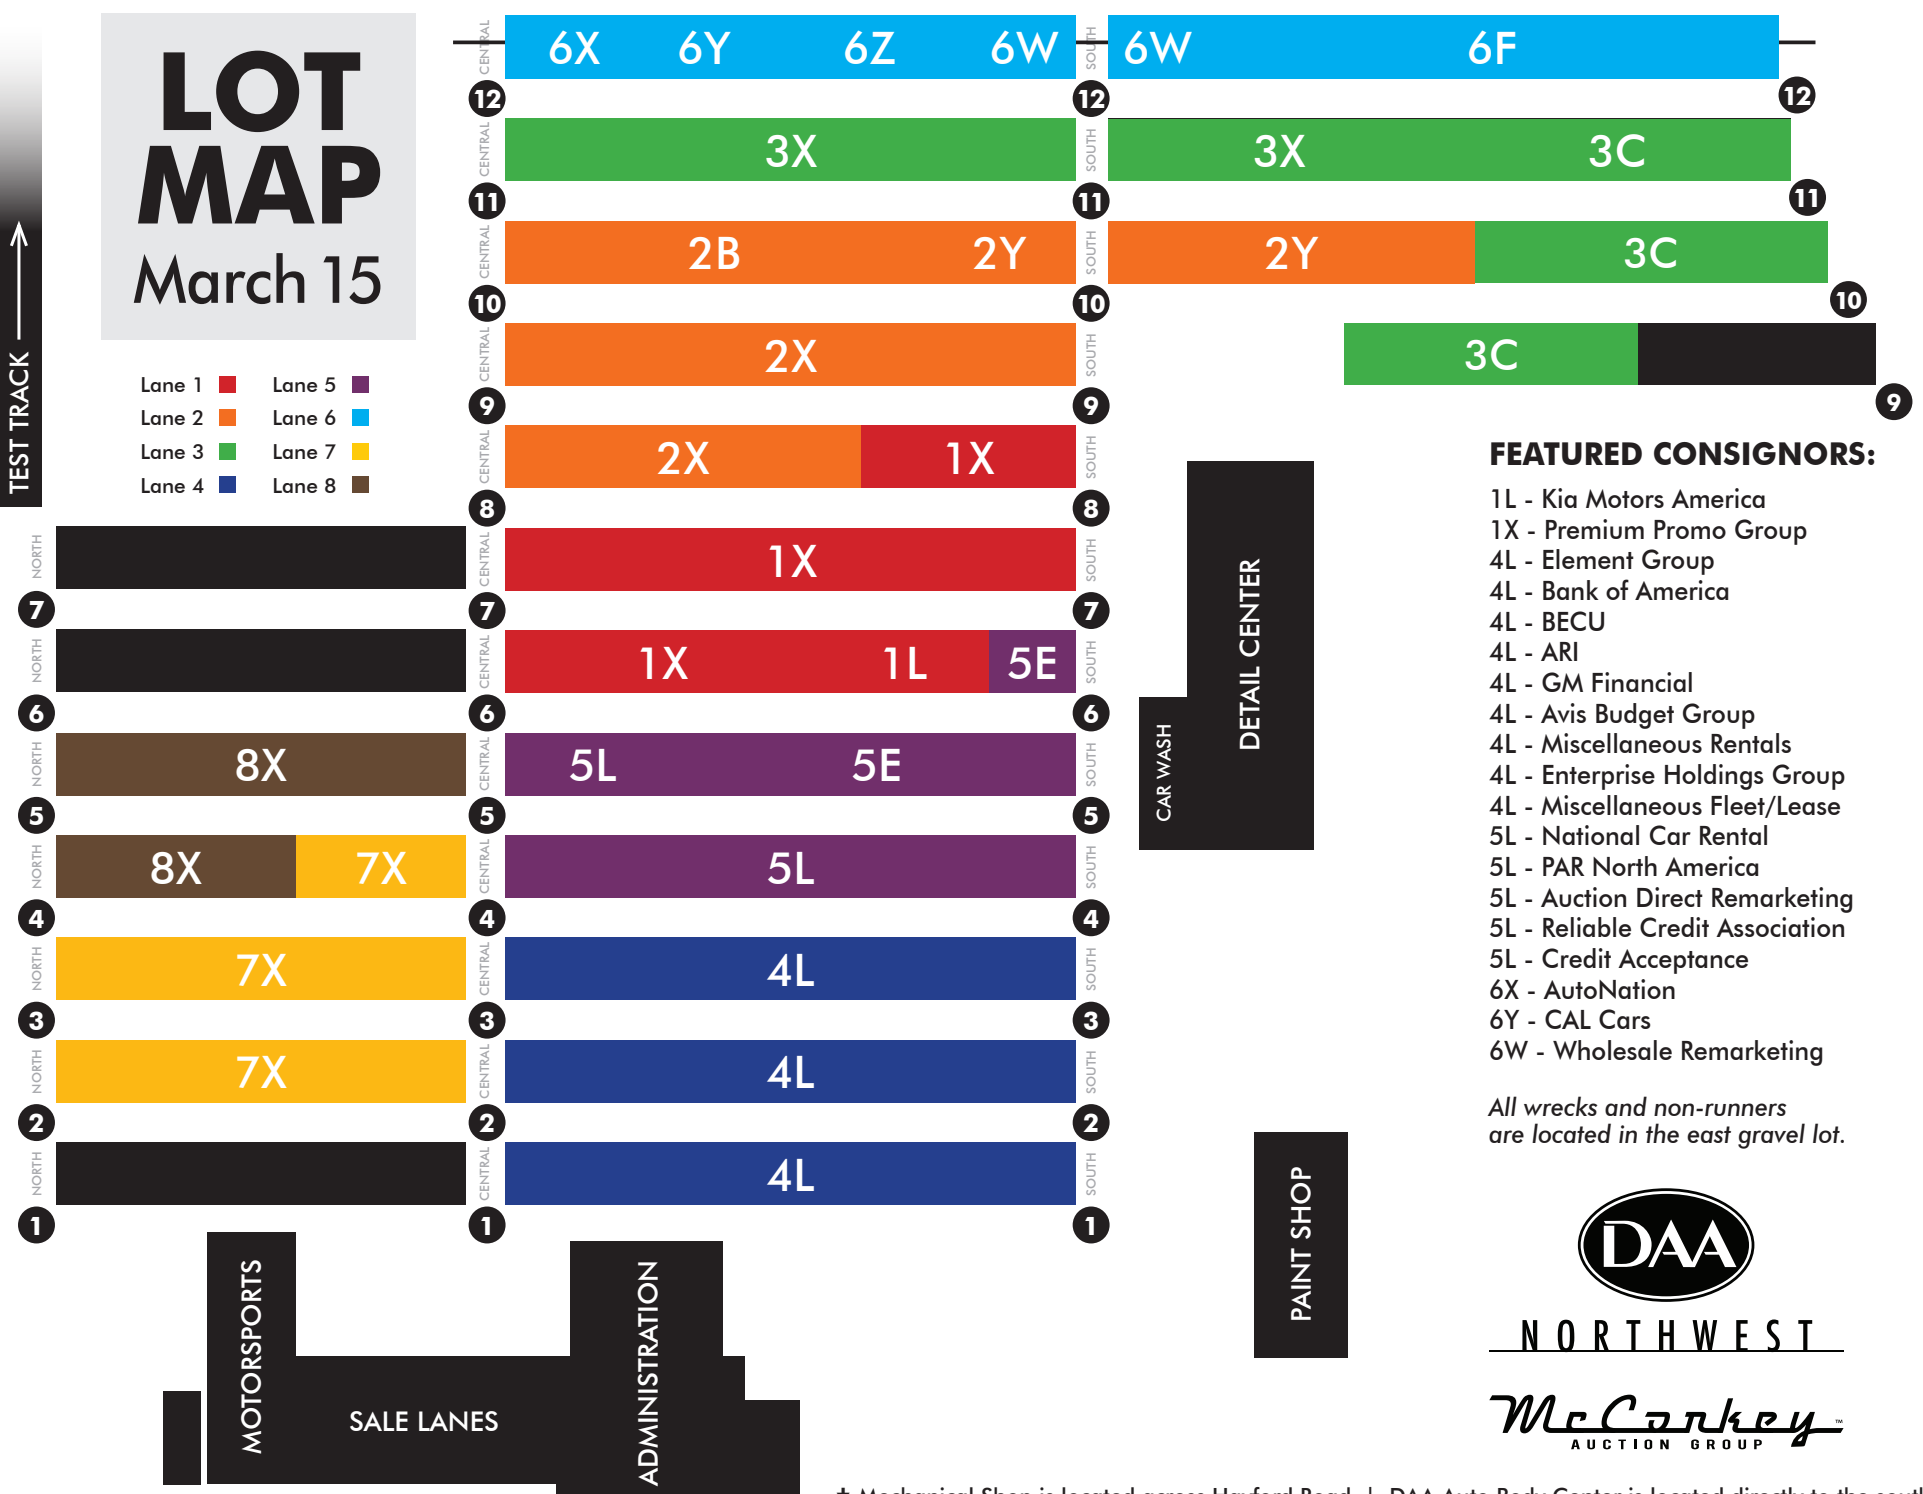

LOT MAP

March 15

- Lane 1 ■ Lane 5 ■
- Lane 2 ■ Lane 6 ■
- Lane 3 ■ Lane 7 ■
- Lane 4 ■ Lane 8 ■

FEATURED CONSIGNORS:

- 1L - Kia Motors America
- 1X - Premium Promo Group
- 4L - Element Group
- 4L - Bank of America
- 4L - BECU
- 4L - ARI
- 4L - GM Financial
- 4L - Avis Budget Group
- 4L - Miscellaneous Rentals
- 4L - Enterprise Holdings Group
- 4L - Miscellaneous Fleet/Lease
- 5L - National Car Rental
- 5L - PAR North America
- 5L - Auction Direct Remarketing
- 5L - Reliable Credit Association
- 5L - Credit Acceptance
- 6X - AutoNation
- 6Y - CAL Cars
- 6W - Wholesale Remarketing

All wrecks and non-runners are located in the east gravel lot.

NORTHWEST