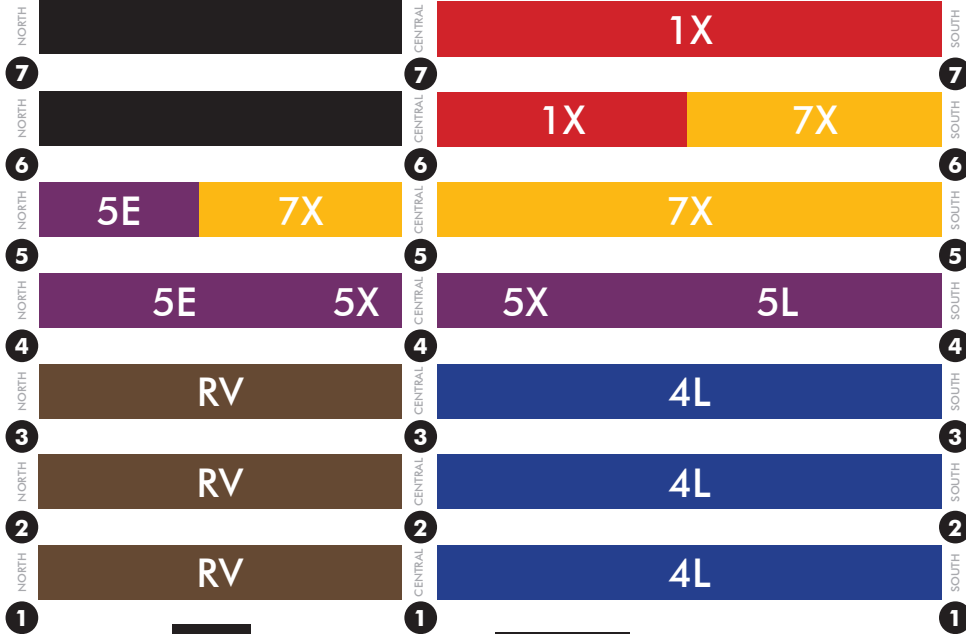

LOT MAP

June 22

TEST TRACK ↑

- | | | | |
|--------|---|--------|---|
| Lane 1 | ■ | Lane 5 | ■ |
| Lane 2 | ■ | Lane 6 | ■ |
| Lane 3 | ■ | Lane 7 | ■ |
| Lane 4 | ■ | Lane 8 | ■ |

CAR WASH
DETAIL CENTER

PAINT SHOP

MOTORSPORTS
SALE LANES
ADMINISTRATION

FEATURED CONSIGNORS:

- 2Y - Premium Promo Group
- 4L - Element Group
- 4L - GM Financial
- 4L - Misc. Fleet/Lease
- 4L - Tri-Cities Remarketing
- 4L - Toyota Financial Services
- 4L - Avis Budget Group
- 4L - National Car Rental
- 4L - Enterprise Holdings Group
- 4L - Hertz Car Rental
- 4L - Reliable Credit Association
- 4L - ARI
- 4L - Misc. Fleet/Lease
- 5L - PAR North America
- 5L - Auction Direct Remarketing
- 6X - AutoNation
- 6Y - Consumer Auto Liquidators
- 6W - Wholesale Remarketing
- 6Z - Arrotta's AutoMax/ClickIt Auto & RV

All wrecks and non-runners are located in the east gravel lot.

NORTHWEST

Auto Body Center is located directly to the south
Mechanical Shop is located across Hayford Road