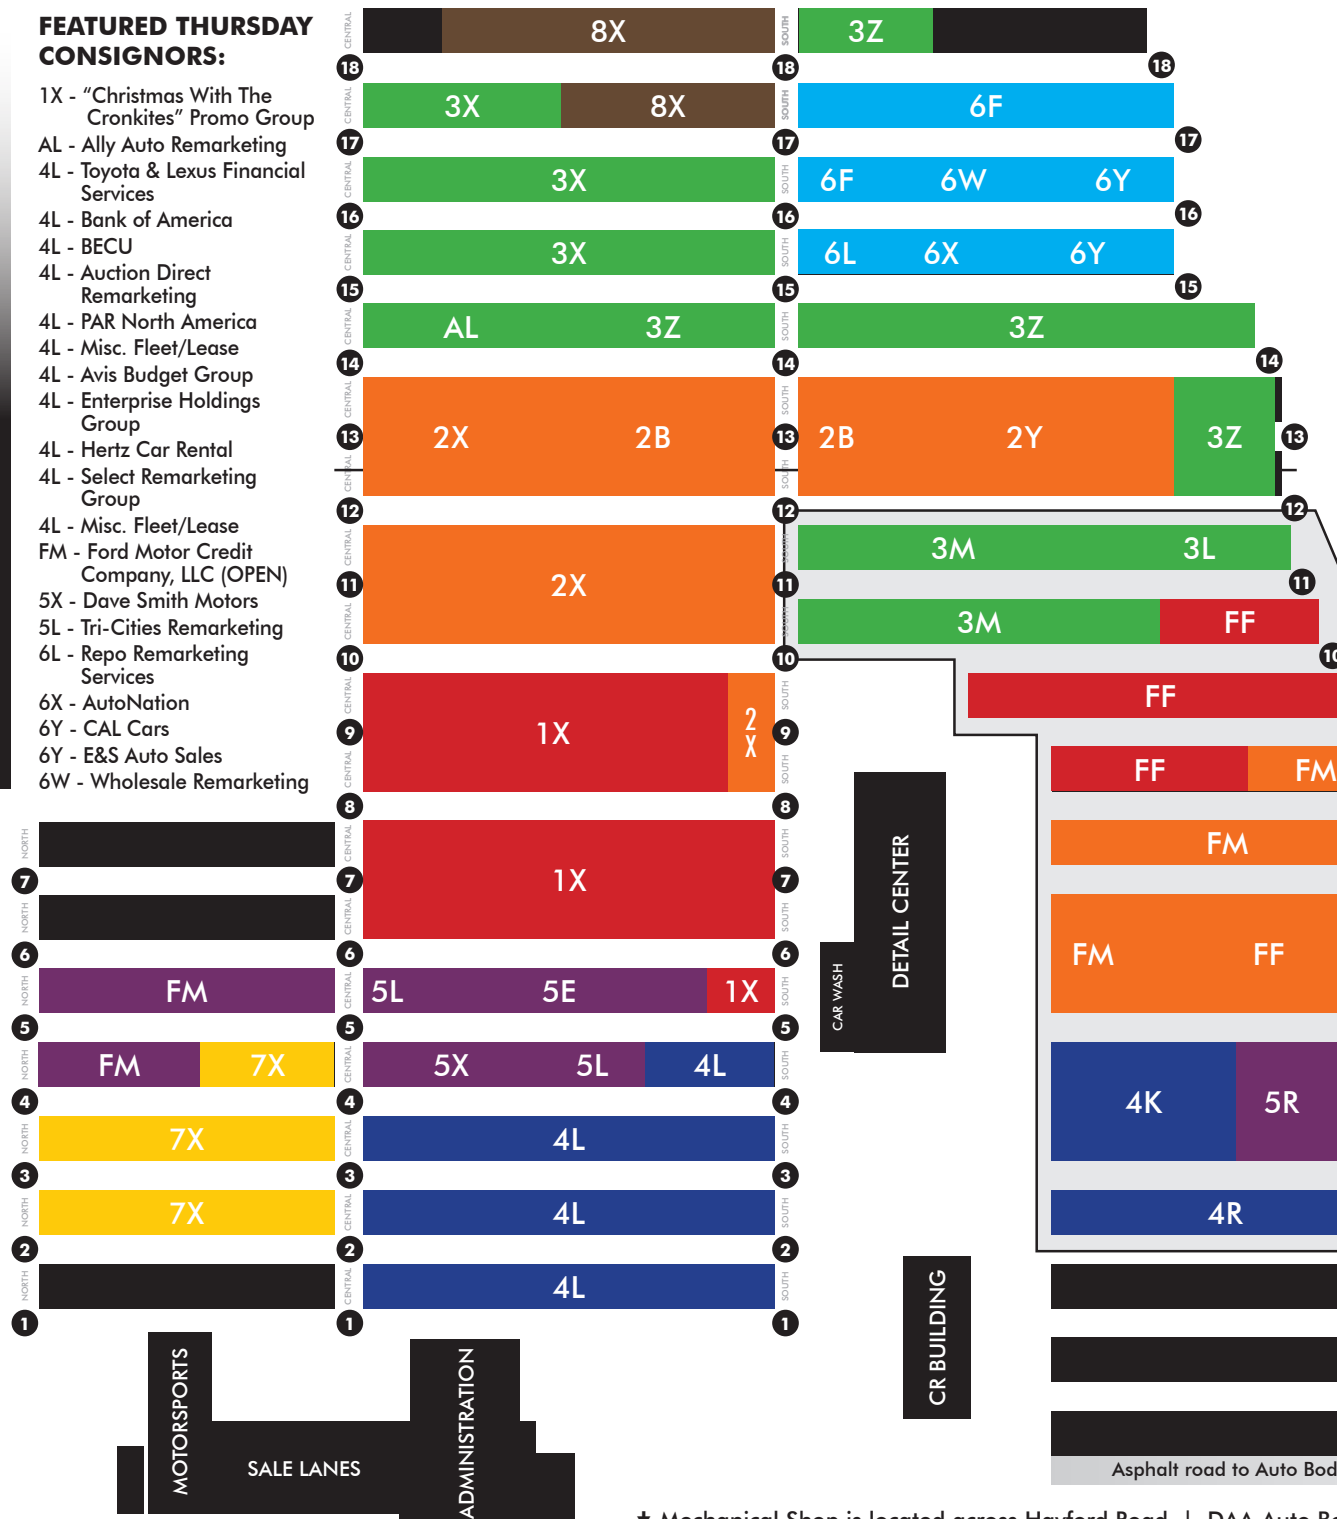

## HOLIDAY SALE

DECEMBER  
12th & 13th

- |        |   |        |   |
|--------|---|--------|---|
| Lane 1 | ■ | Lane 5 | ■ |
| Lane 2 | ■ | Lane 6 | ■ |
| Lane 3 | ■ | Lane 7 | ■ |
| Lane 4 | ■ | Lane 8 | ■ |

All wrecks and non-runners are located in the east gravel lot.

### FEATURED WEDNESDAY CONSIGNORS:

- FF (Lanes 1 & 2) - Ford Motor Company (CLOSED)
- FM - Ford Motor Credit Company, LLC (OPEN)
- 3L - GM Financial
- 3M - McWilliam Auto
- 4K - Kia Motors America
- 4R - Avis Budget Group
- 4R - Hertz Car Rental
- 5T - Toyota & Lexus Financial Services
- 5R - Enterprise Holdings Group

TEST TRACK

Asphalt road to Auto Body Center →

↓ Mechanical Shop is located across Hayford Road | DAA Auto Body Center is located directly to the south →