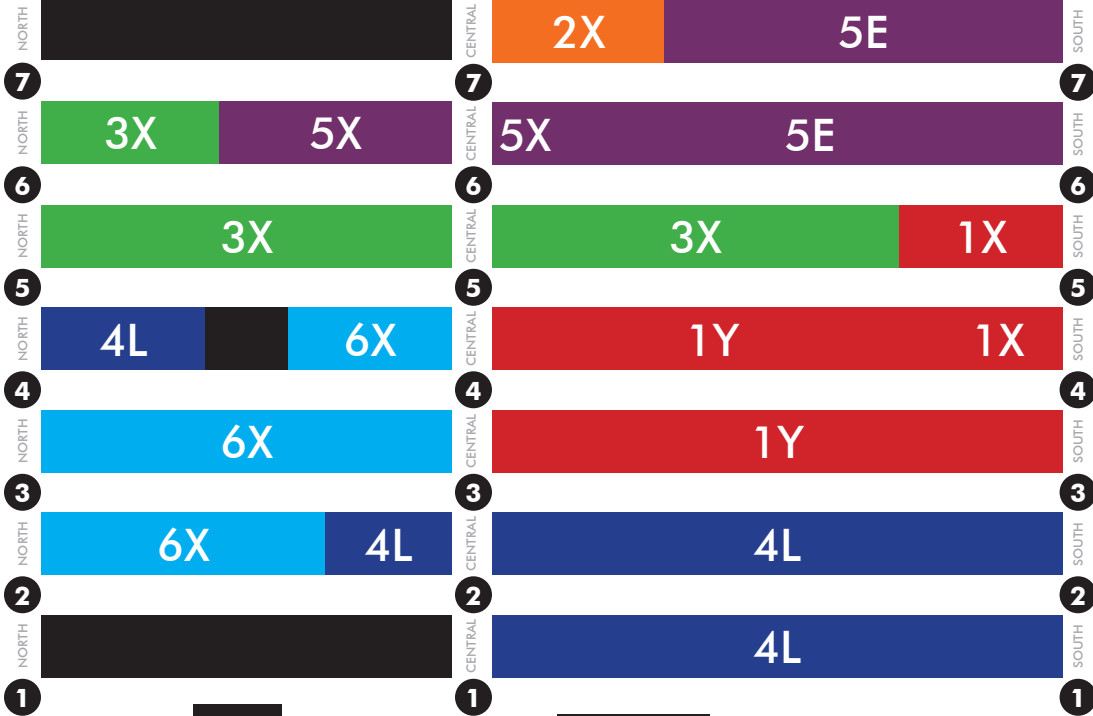

LOT MAP

Nov. 22

McCarley
AUCTION GROUP

TEST TRACK

MOTORSPORTS

SALE LANES

ADMINISTRATION

CAR WASH

DETAIL CENTER

PAINT SHOP

FEATURED CONSIGNORS:

- 1Y - Premium Promo Group
- 4L - Remarketing By Element
- 4L - Auction Direct Remarketing
- 4L - Tri-Cities Remarketing
- 4L - PAR North America
- 4L - GM Financial
- 4L - ARI
- 4L - Avis Budget Group
- 4L - Misc. Rentals
- 4L - Enterprise Holdings Group
- 4L - Reliable Credit Association
- 4L - Misc. Fleet/Lease

All wrecks and non-runners are located in the east gravel lot.

- Lane 1 ■
- Lane 2 ■
- Lane 3 ■
- Lane 4 ■
- Lane 5 ■
- Lane 6 ■
- Lane 7 ■
- Lane 8 ■

NORTHWEST

Auto Body Center is located directly to the south
Mechanical Shop is located across Hayford Road